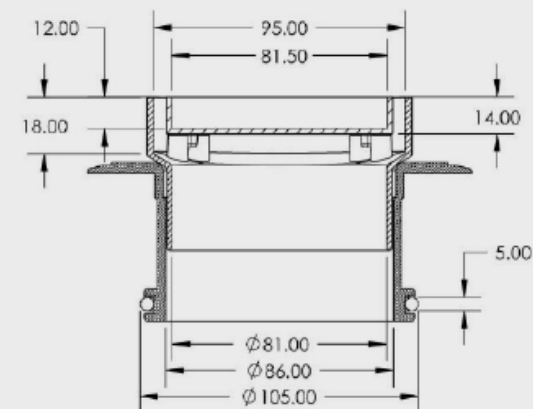

## FLOOR WASTES

- Available in other finishes
- Tile Insert: Brass
- Base: Brass
- Megaflex Base: A.B.S
- Standard Finish - Chrome

CODE	DESCRIPTION	OUTLET SIZE	FINISH	CTN QTY
11203.01	100x100mm Mega Square CP	100mm	Chrome	20
11204.01	100x80mm Mega Square CP	80mm	Chrome	20
11205.01	100x50mm Mega Square CP	50mm	Chrome	20
11213.01	100x100mm Lowline Mega Square CP	100mm	Chrome	20
11214.01	100x80mm Lowline Mega Square CP	80mm	Chrome	20
11215.01	100x50mm Lowline Mega Square CP	50mm	Chrome	20

CODE	A	B	C	D	E
11203.01	100	102	27	86	86
11204.01	100	75	27	76	63
11205.01	100	50.8	27	65	42
11213.01	100	102	23	82	86
11214.01	100	75	23	72	63
11215.01	100	50.8	23	61	42