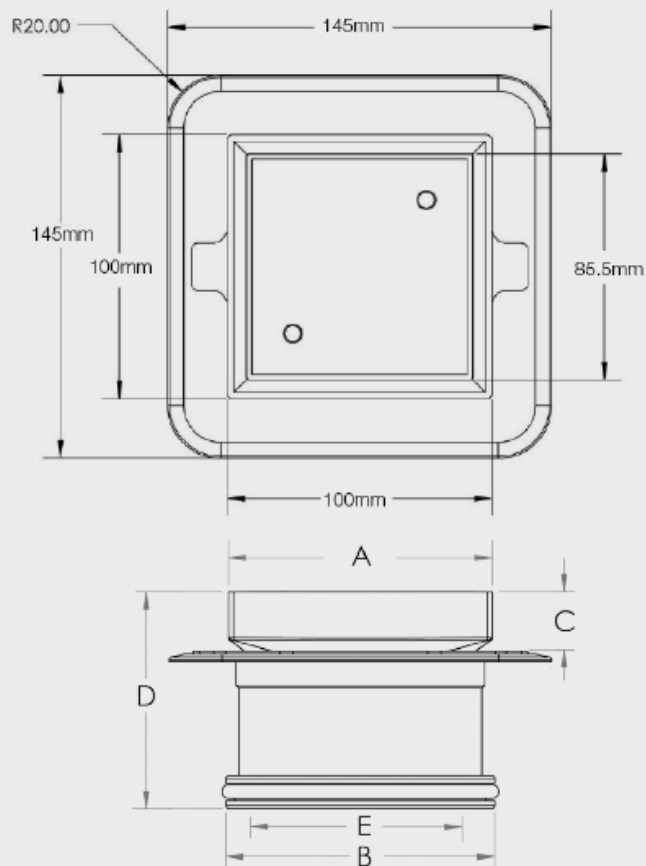

## FLOOR WASTES

- Available in other finishes
- Tile Insert: Brass
- Base: Brass
- Megaflex Base: A.B.S
- Standard Finish - Chrome

CODE	DESCRIPTION	OUTLET SIZE	FINISH	CTN QTY
11203.01	100x100mm Mega Square CP	100mm	Chrome	20
11204.01	100x80mm Mega Square CP	80mm	Chrome	20
11205.01	100x50mm Mega Square CP	50mm	Chrome	20
11213.01	100x100mm Lowline Mega Square CP	100mm	Chrome	20
11214.01	100x80mm Lowline Mega Square CP	80mm	Chrome	20
11215.01	100x50mm Lowline Mega Square CP	50mm	Chrome	20

CODE	A	B	C	D	E
11203.01	100	102	27	86	86
11204.01	100	75	27	76	63
11205.01	100	50.8	27	65	42
11213.01	100	102	23	82	86
11214.01	100	75	23	72	63
11215.01	100	50.8	23	61	42