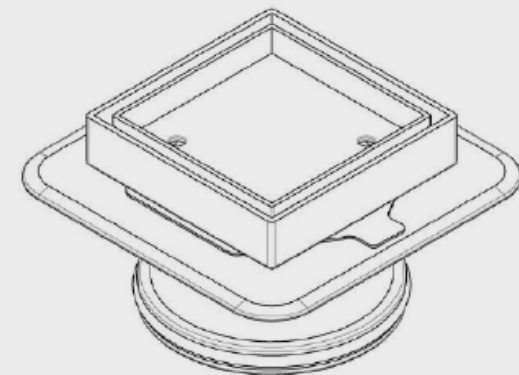

## FLOOR WASTES

- Available in other finishes
- Tile Insert: Brass
- Base: Brass
- Megaflex Base: A.B.S
- Standard Finish - Chrome

CODE	DESCRIPTION	OUTLET SIZE	FINISH	CTN QTY
11203.01	100x100mm Mega Square CP	100mm	Chrome	20
11204.01	100x80mm Mega Square CP	80mm	Chrome	20
11205.01	100x50mm Mega Square CP	50mm	Chrome	20
11213.01	100x100mm Lowline Mega Square CP	100mm	Chrome	20
11214.01	100x80mm Lowline Mega Square CP	80mm	Chrome	20
11215.01	100x50mm Lowline Mega Square CP	50mm	Chrome	20

CODE	A	B	C	D	E
11203.01	100	102	27	86	86
11204.01	100	75	27	76	63
11205.01	100	50.8	27	65	42
11213.01	100	102	23	82	86
11214.01	100	75	23	72	63
11215.01	100	50.8	23	61	42