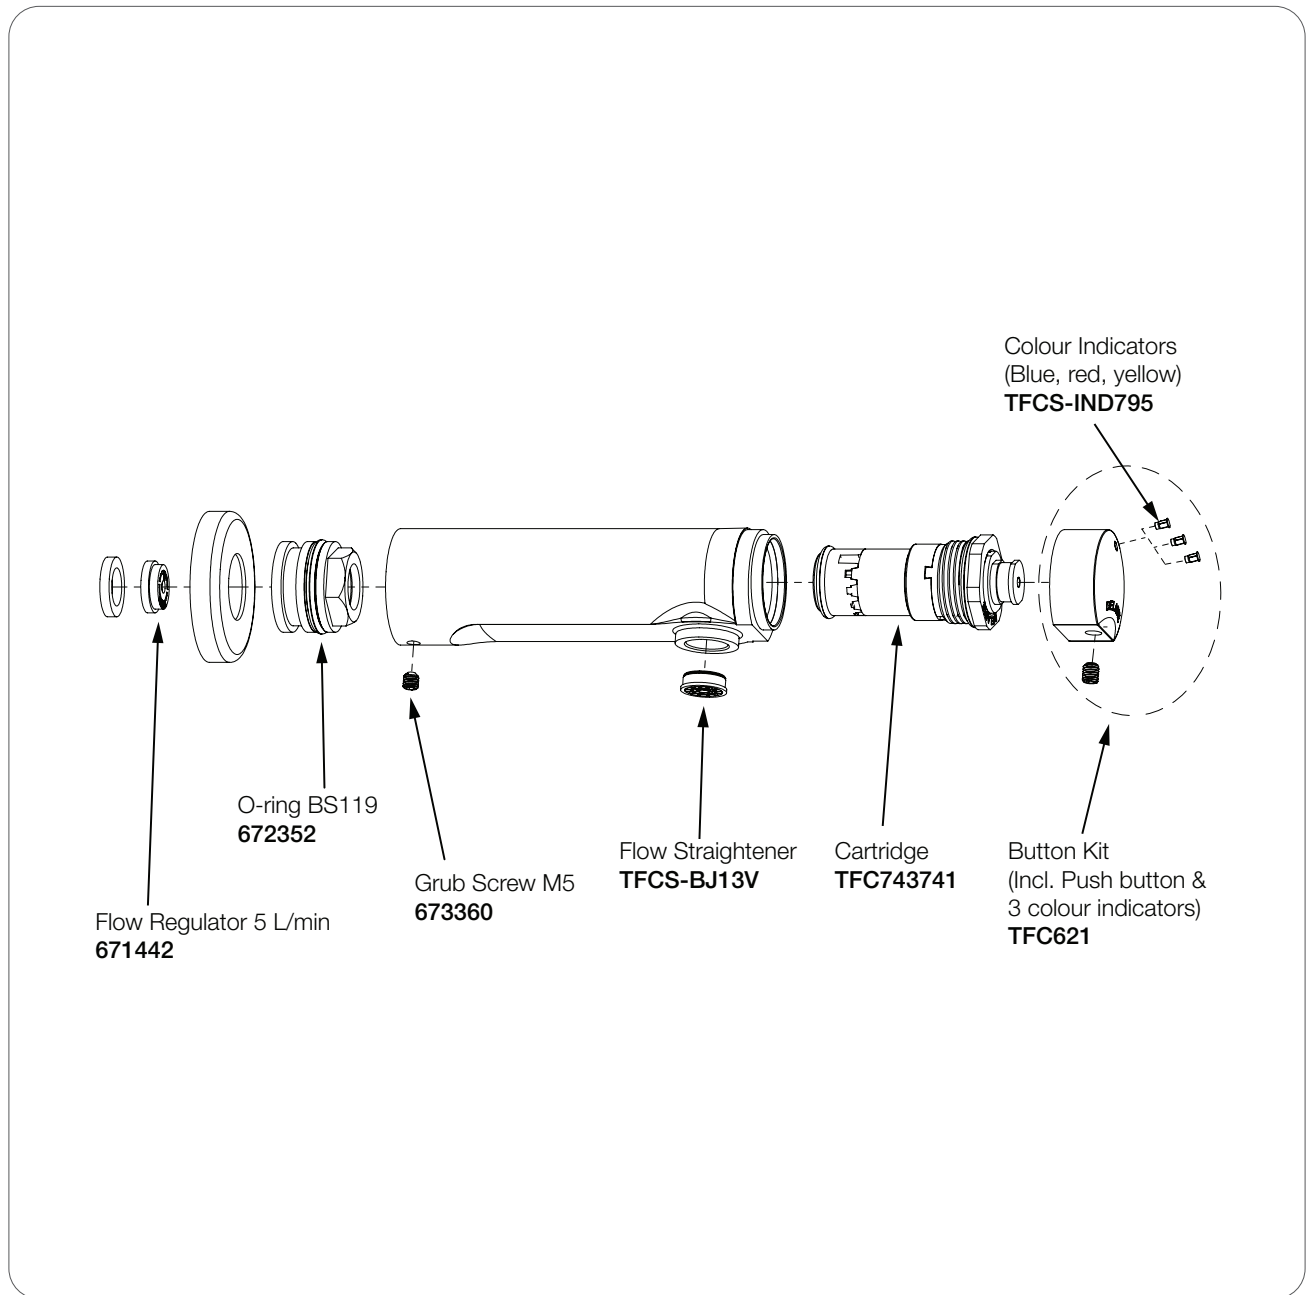

Enware-Delabie TempoSoft Time Flow Wall Tap

SPARE PARTS

Version: Apr 19

Call 1300 369 273
www.enware.com.au

Enware Australia Pty Limited
9 Endeavour Rd Caringbah NSW 2229 Australia
Ph: 02 8536 4000 info@enware.com.au