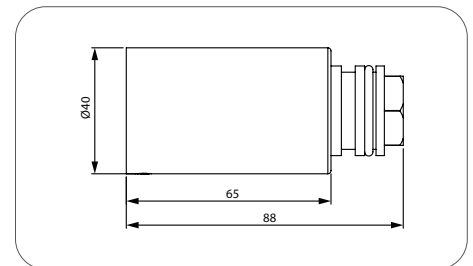

TFC74165EXT

Version: Apr 19

Call 1300 369 273
www.enware.com.au

Enware Australia Pty Limited
9 Endeavour Rd Caringbah NSW 2229 Australia
Ph: 02 8536 4000 info@enware.com.au