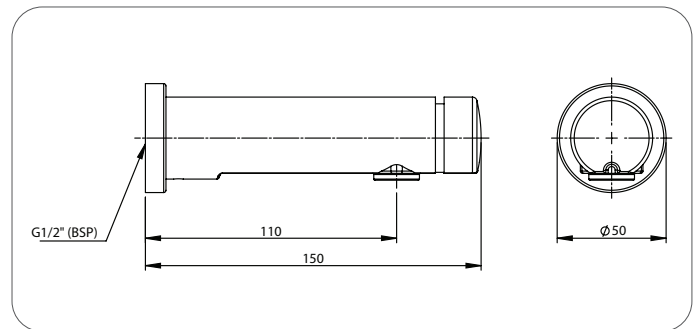

Technical Information

Inlet Connection	15mm ½" BSP
Recommended Working Pressure	250-350 kPa
Operating Working Pressure	80 - 500 kPa
Maximum Water Temperature	50°C

Enware products are to be installed in accordance with the Plumbing Code of Australia and AS/NZS3500.

Reference should also be made to the Australasian Health facility Guidelines (AHFG), ABCB and Local Government regulations when considering the choice of, and the installation of these products.

NOTE: Enware Australia advises: 1. Due to ongoing Research and Development, specifications may change without notice. 2. Component specifications may change on some export models.

TFC741510